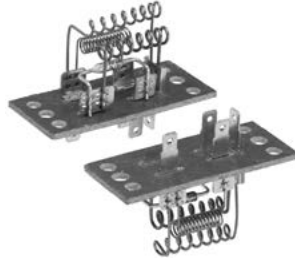

Accumulator

74R5062

F37-6063

Receiver Drier

74R2001
T2000
F37-6000, JA2225

Resistor

71R1457
Tseries, C500, K100E, W900B, W900T
CA1035, 650179

Expansion Valve

71R8301
All except T2000
3916657, 540031, 040138-123

Relay

71R1704
All models
221711, 650690

Switch

71R0453
All models
221503, BA1005

Distributed by