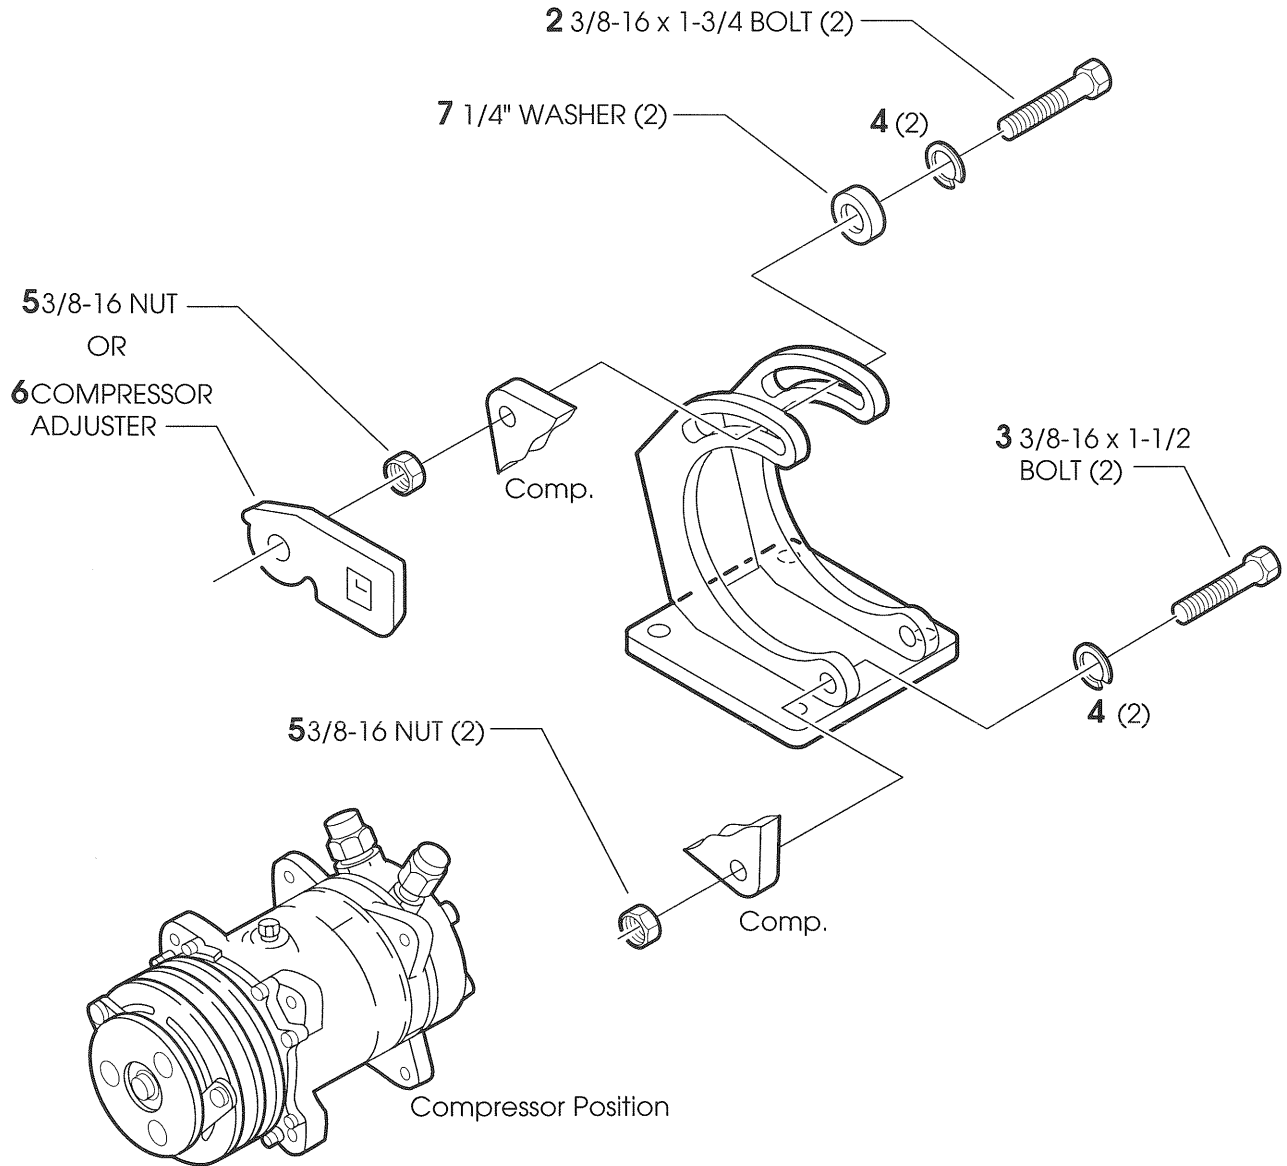

# RED DOT A/C COMPRESSOR MOUNT KITS

## UNIVERSAL MOUNT

SANDEN COMPRESSOR MODEL 508 & 510

## COMPRESSOR MOUNT INSTALLATION

**75R 6015**  
RD-9-1150-0

ITEM	PART NUMBER	DESCRIPTION	QTY.	ITEM	PART NUMBER	DESCRIPTION	QTY.
1	RD-9-1158-0	Bracket - Compressor Assembly	1	5	RD-5-4173-0	Nut Hex 3/8 - 16	3
2	RD-5-6358-0-1.750	Bolt Hex. Hd. 3/8 - 16 x 1-3/4	2	6	RD-9-9457-0	Compressor Adjuster	1
3	RD-5-6358-0-1.500	Bolt Hex. Hd. 3/8 - 16 x 1-1/2	2	7	RD-5-6260-0	Washer 1/4" Thick	2
4	RD-5-4174-0	Lockwasher 3/8	4	8	RD-11-0113-0	Installation Sheet	1