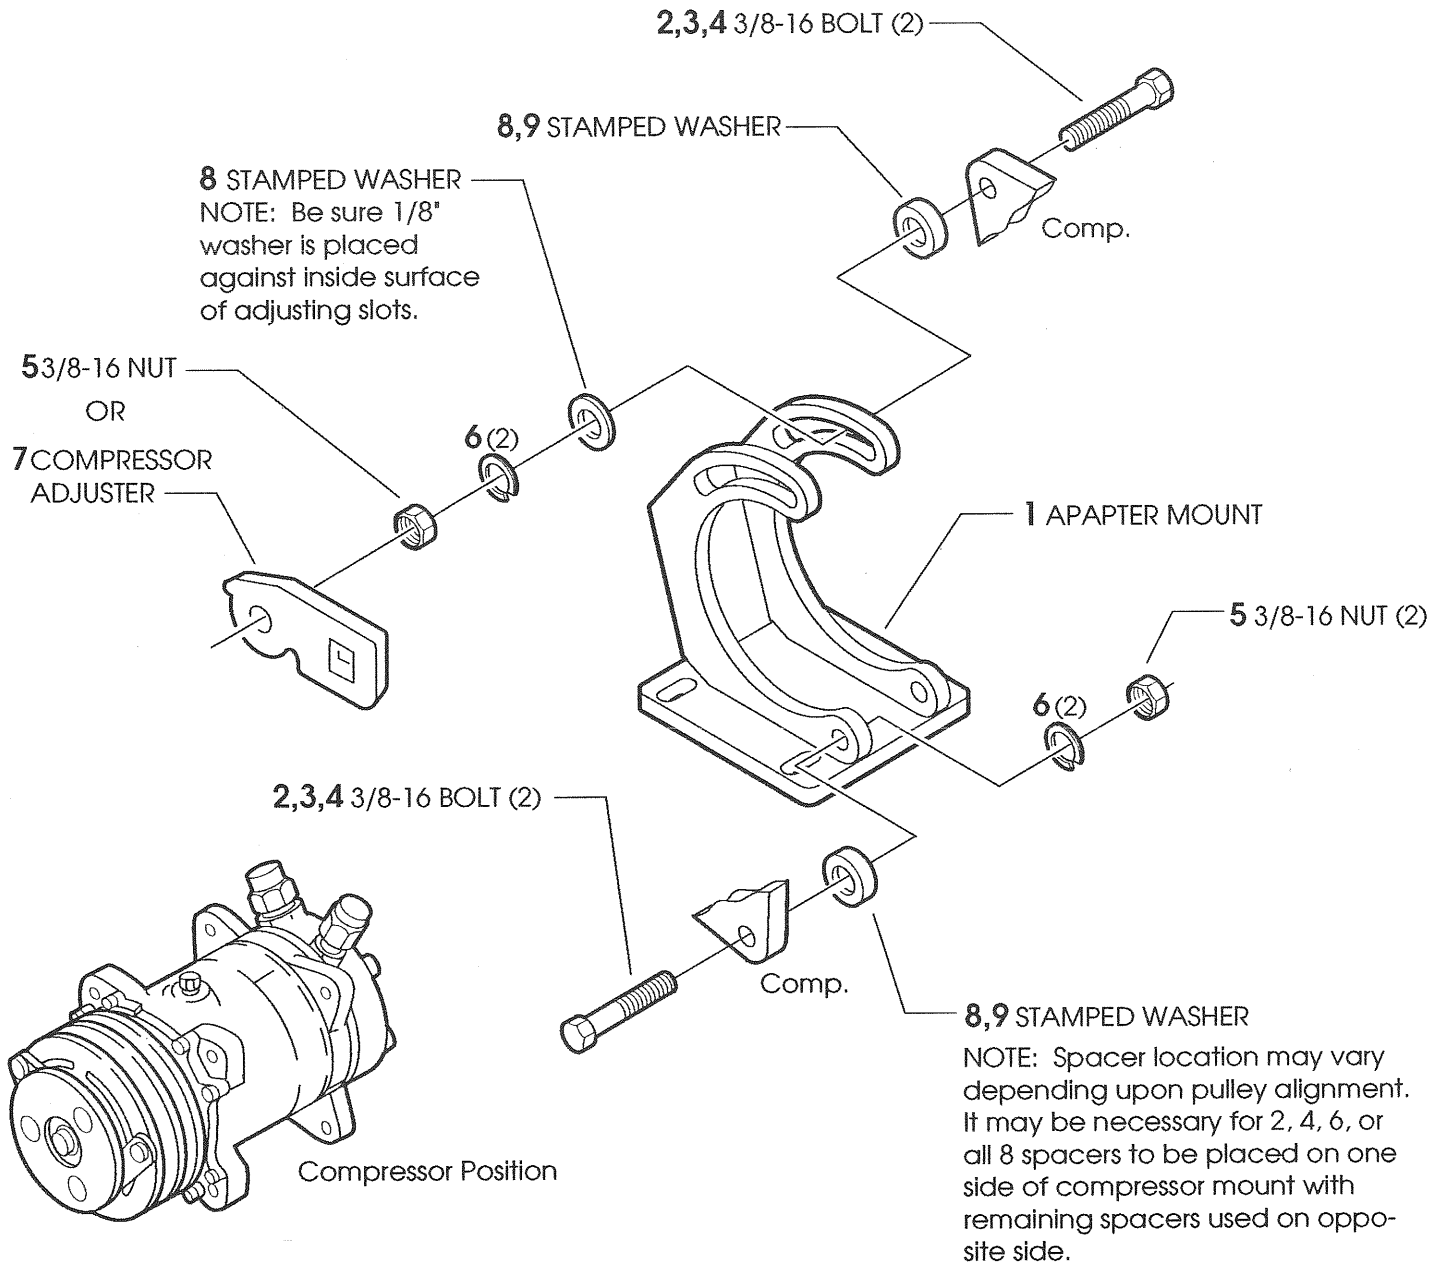

RED DOT A/C COMPRESSOR MOUNT KITS

UNIVERSAL ADAPTER MOUNT
 CONVERTS YORK MOUNT TO SANDEN & DIESEL KIKI
 COMPRESSOR MOUNT INSTALLATION

75R 6010
 RD-5-5032-0

| ITEM | PART NUMBER | DESCRIPTION | QTY. | ITEM | PART NUMBER | DESCRIPTION | QTY. |
|------|-------------------|----------------------------------|------|------|--------------|------------------------|------|
| 1 | RD-9-9486-0 | Adapter | 1 | 6 | RD-5-4174-0 | Lockwasher 3/8 | 4 |
| 2 | RD-5-6358-0-1.750 | Bolt Hex. Hd. 3/8 - 16 x 1 - 3/4 | 2 | 7 | RD-9-9457-0 | Compressor Adjuster | 1 |
| 3 | RD-5-6358-0-2.000 | Bolt Hex. Hd. 3/8 - 16 x 2 | 2 | 8 | RD-5-6261-0 | Stamped Washer 1/8 thk | 6 |
| 4 | RD-5-6358-0-2.250 | Bolt Hex. Hd. 3/8 - 16 x 2 - 1/4 | 2 | 9 | RD-5-6260-0 | Stamped Washer 1/4 thk | 4 |
| 5 | RD-5-4173-0 | Nut Hex 3/8 - 16 | 4 | 10 | RD-11-0065-0 | Installation Sheet | 1 |

(Spacer location may vary)

RED DOT CORPORATION Seattle, WA

5/8/91